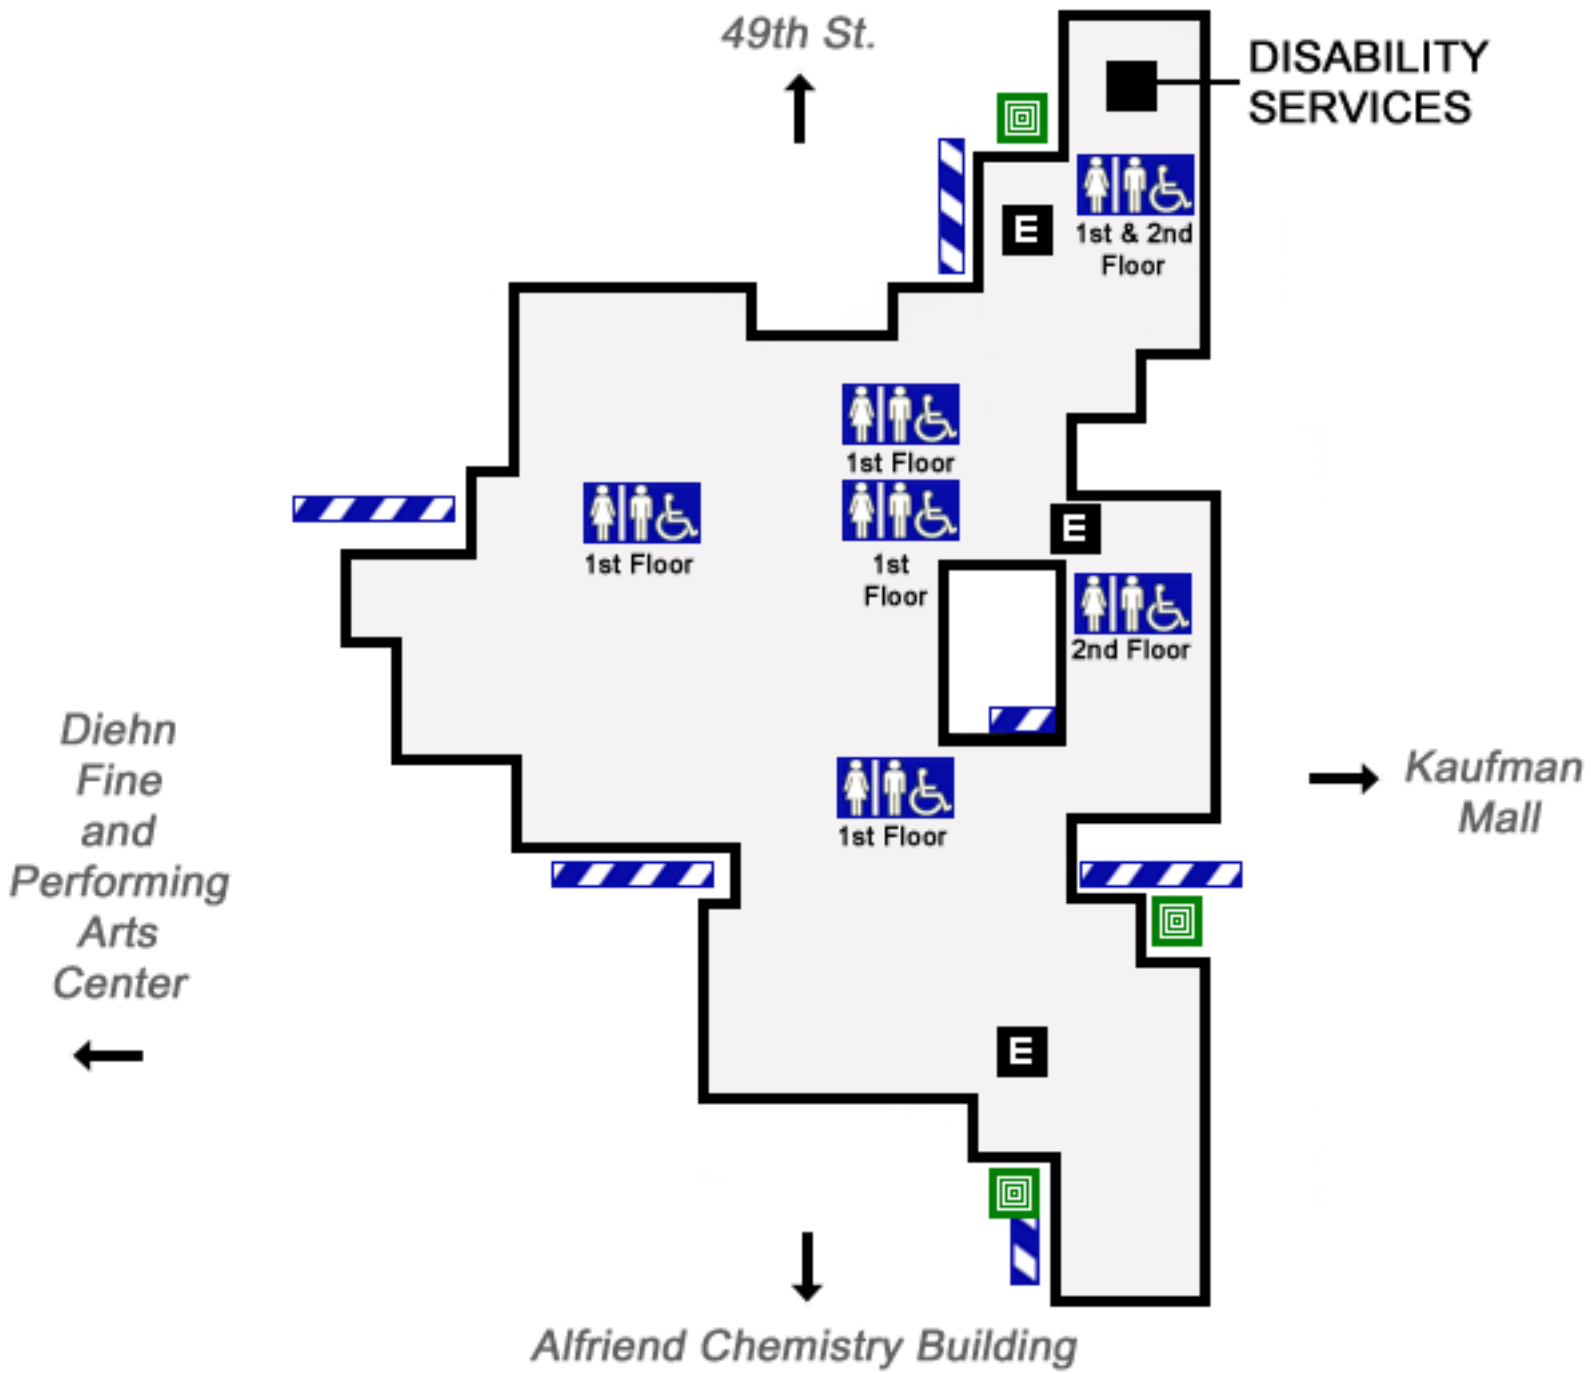

Webb Center

	Accessibility Ramp		Elevator
	Area of Rescue Assistance		Restrooms
	Automatic Door		Accessible Water Fountain